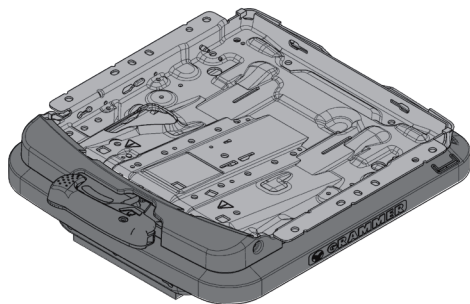

The AVENTO Sports Line Suspension Kit from GRAMMER is ideal for upgrading your power boat seat.

Mechanical
Suspension

Mechanical
Weight
Adjustment

Features ● Standard ○ Optional

	SUSPENSION KIT
Article no.	1353354
Suspension	
● Mechanical suspension	●
Suspension stroke	
80 mm	●
🔑 Weight Adjustment, mechanical	
45 - 130 kg	●
Height adjustment	
60 mm (mechanical)	●
Salt water resistant	●

Measurements (installation dimensions)