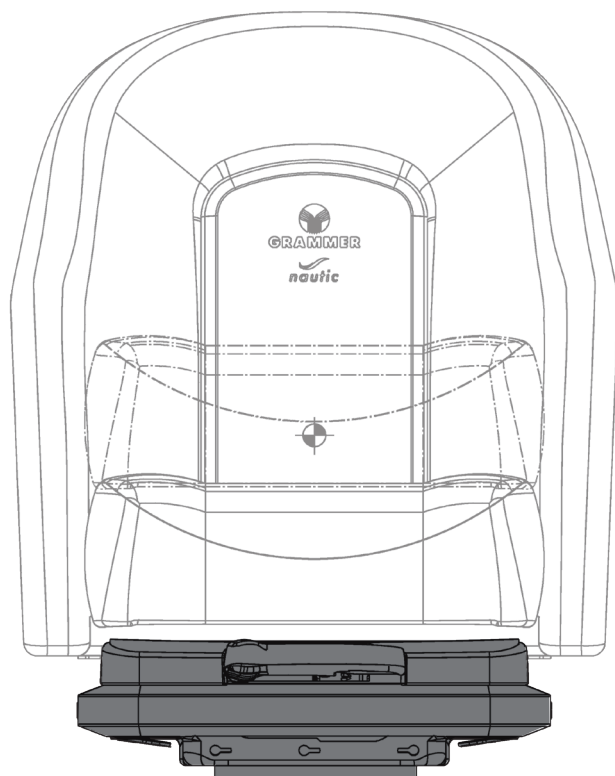

The AVENTO Sports Line Suspension Kit from GRAMMER is ideal for upgrading your power boat seat.

Mechanical
Suspension

Mechanical
Weight
Adjustment

Features ● Standard ○ Optional

	SUSPENSION KIT
Article no.	1353354
Suspension	
● Mechanical suspension	●
Suspension stroke	
80 mm	●
🔑 Weight Adjustment, mechanical	
45 - 130 kg	●
Height adjustment	
60 mm (mechanical)	●
Salt water resistant	●

Measurements (installation dimensions)